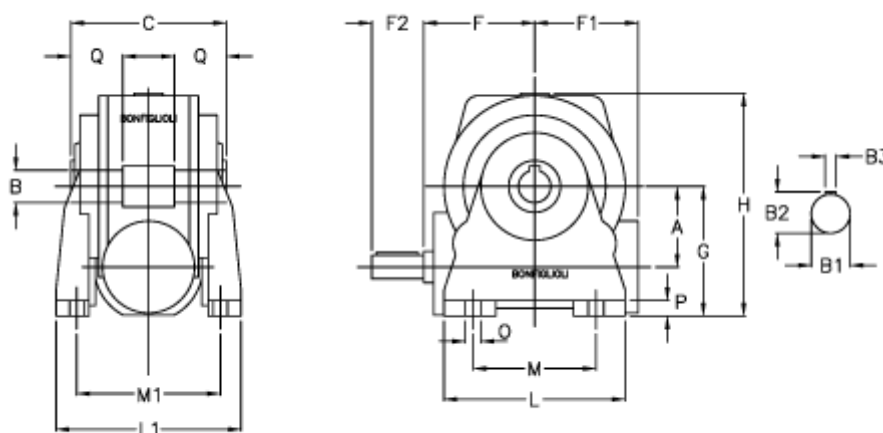

# Data Sheet

Article number: 3901049018100

Description: Worm gear with solid input shaft  
VF 49N-18-HS

## Measures

a	= 49.5	F1 = 63	O = 8.5
B	= 25	F2 = 40	P = 12
B1	= 16	g = 82	Q = 22.5
B2	= 18.0	H = 138.0	
B3	= 5	L = 110	
C	= 82	L1 = 124	
Description = VF 49N-xx-HS		m = 63	
F	= 65.0	M1 = 98.5	